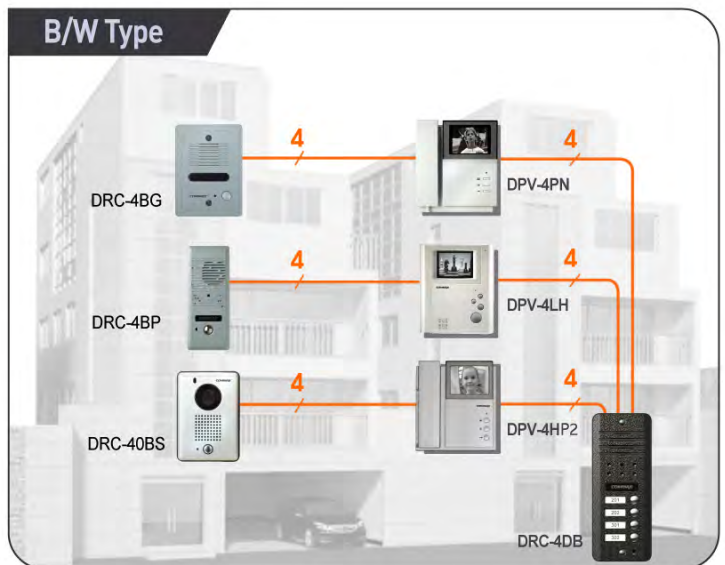

Since 1968

Home Network
COMMAX

Water Proof & Connect 4 Households Pinhole Camera

DRC-4DC(4DB)

DRC-4DC/4DB is designed to enhance your safety in house using die-casting that enables to be resistant to any external impact. This is ambitious product with new design, which covers from single to four family houses.

DRC-4DC/4DB is designed to enhance your safety in house using die-casting that enables to be resistant to any external impact. This is ambitious product with new design, which covers from single to four family houses.

DRC-4DC/4DB

DRC-4DC(color)

DRC-4DB(B/W)

Rainshield(Optional)

Specification

- IP rate : IP 43(Water Proof)
- Image sensor : 1/3 inch CCD
- Mounting type : Wall mounted type
- Wires : 4 wires
- Min. Illumination : 0 Lux(In front of 300mm)
- Dimension : 65 x 162 x 22.5 (mm)

Features & function

- Adjustment of manual camera angle
- Night automatic illumination (White LED / Built-in camera)
- Optional Rainshield

Color Type

B/W Type

Distributed by

Ver. 1.0

COMMAX Co.,Ltd.

#513-11, Sangdaewon-dong,
Jungwon-gu, Seongnam-city,
Kyunggi-do, Korea