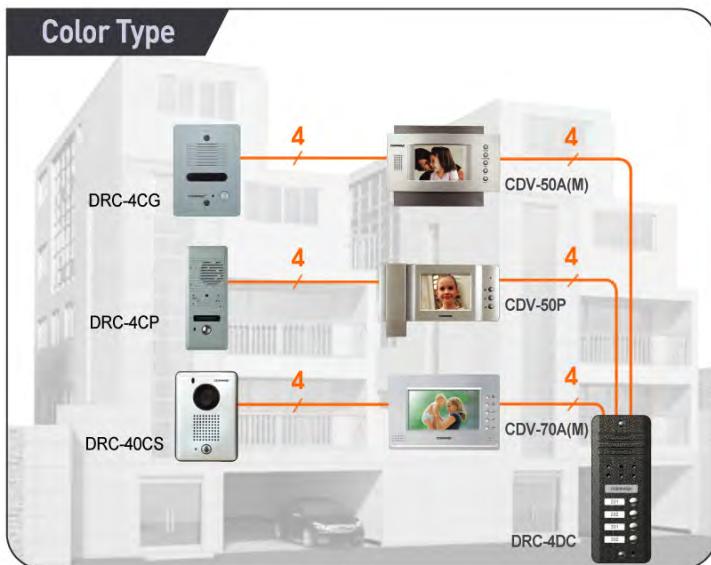

Since 1968

Home Network
COMMAX

Water Proof & Connect 4 Households Pinhole Camera

DRC-4DC(4DB)

DRC-4DC/4DB is designed to enhance your safety in house using die-casting that enables to be resistant to any external impact. This is ambitious product with new design, which covers from single to four family houses.

DRC-4DC/4DB is designed to enhance your safety in house using die-casting that enables to be resistant to any external impact. This is ambitious product with new design, which covers from single to four family houses.

DRC-4DC/4DB

DRC-4DC(color)

DRC-4DB(B/W)

Rainshield(Optional)

Specification

- IP rate : IP 43(Water Proof)
- Image sensor : 1/3 inch CCD
- Mounting type : Wall mounted type
- Wires : 4 wires
- Min. Illumination : 0 Lux(In front of 300mm)
- Dimension : 65 x 162 x 22.5 (mm)

Features & function

- Adjustment of manual camera angle
- Night automatic illumination (White LED / Built-in camera)
- Optional Rainshield

Color Type

B/W Type

Distributed by

Ver. 1.0

COMMAX Co.,Ltd.

#513-11, Sangdaewon-dong,
Jungwon-gu, Seongnam-city,
Kyunggi-do, Korea